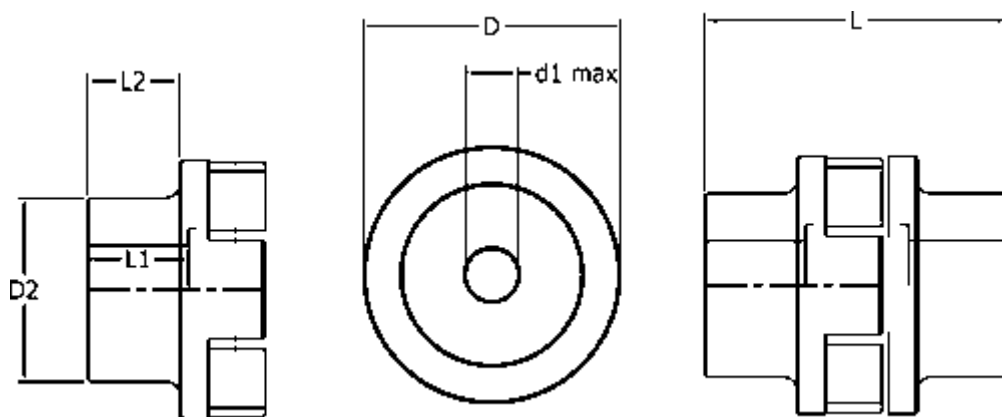

Data Sheet

Article number: 3302145210

Description: Tschan Hub LST S145 part 210
Maks. boring 65 mm

Measures

D	= 145
d1 max	= 65
D2	= 95
L	= 259
L1	= 110.5
L2	= 97